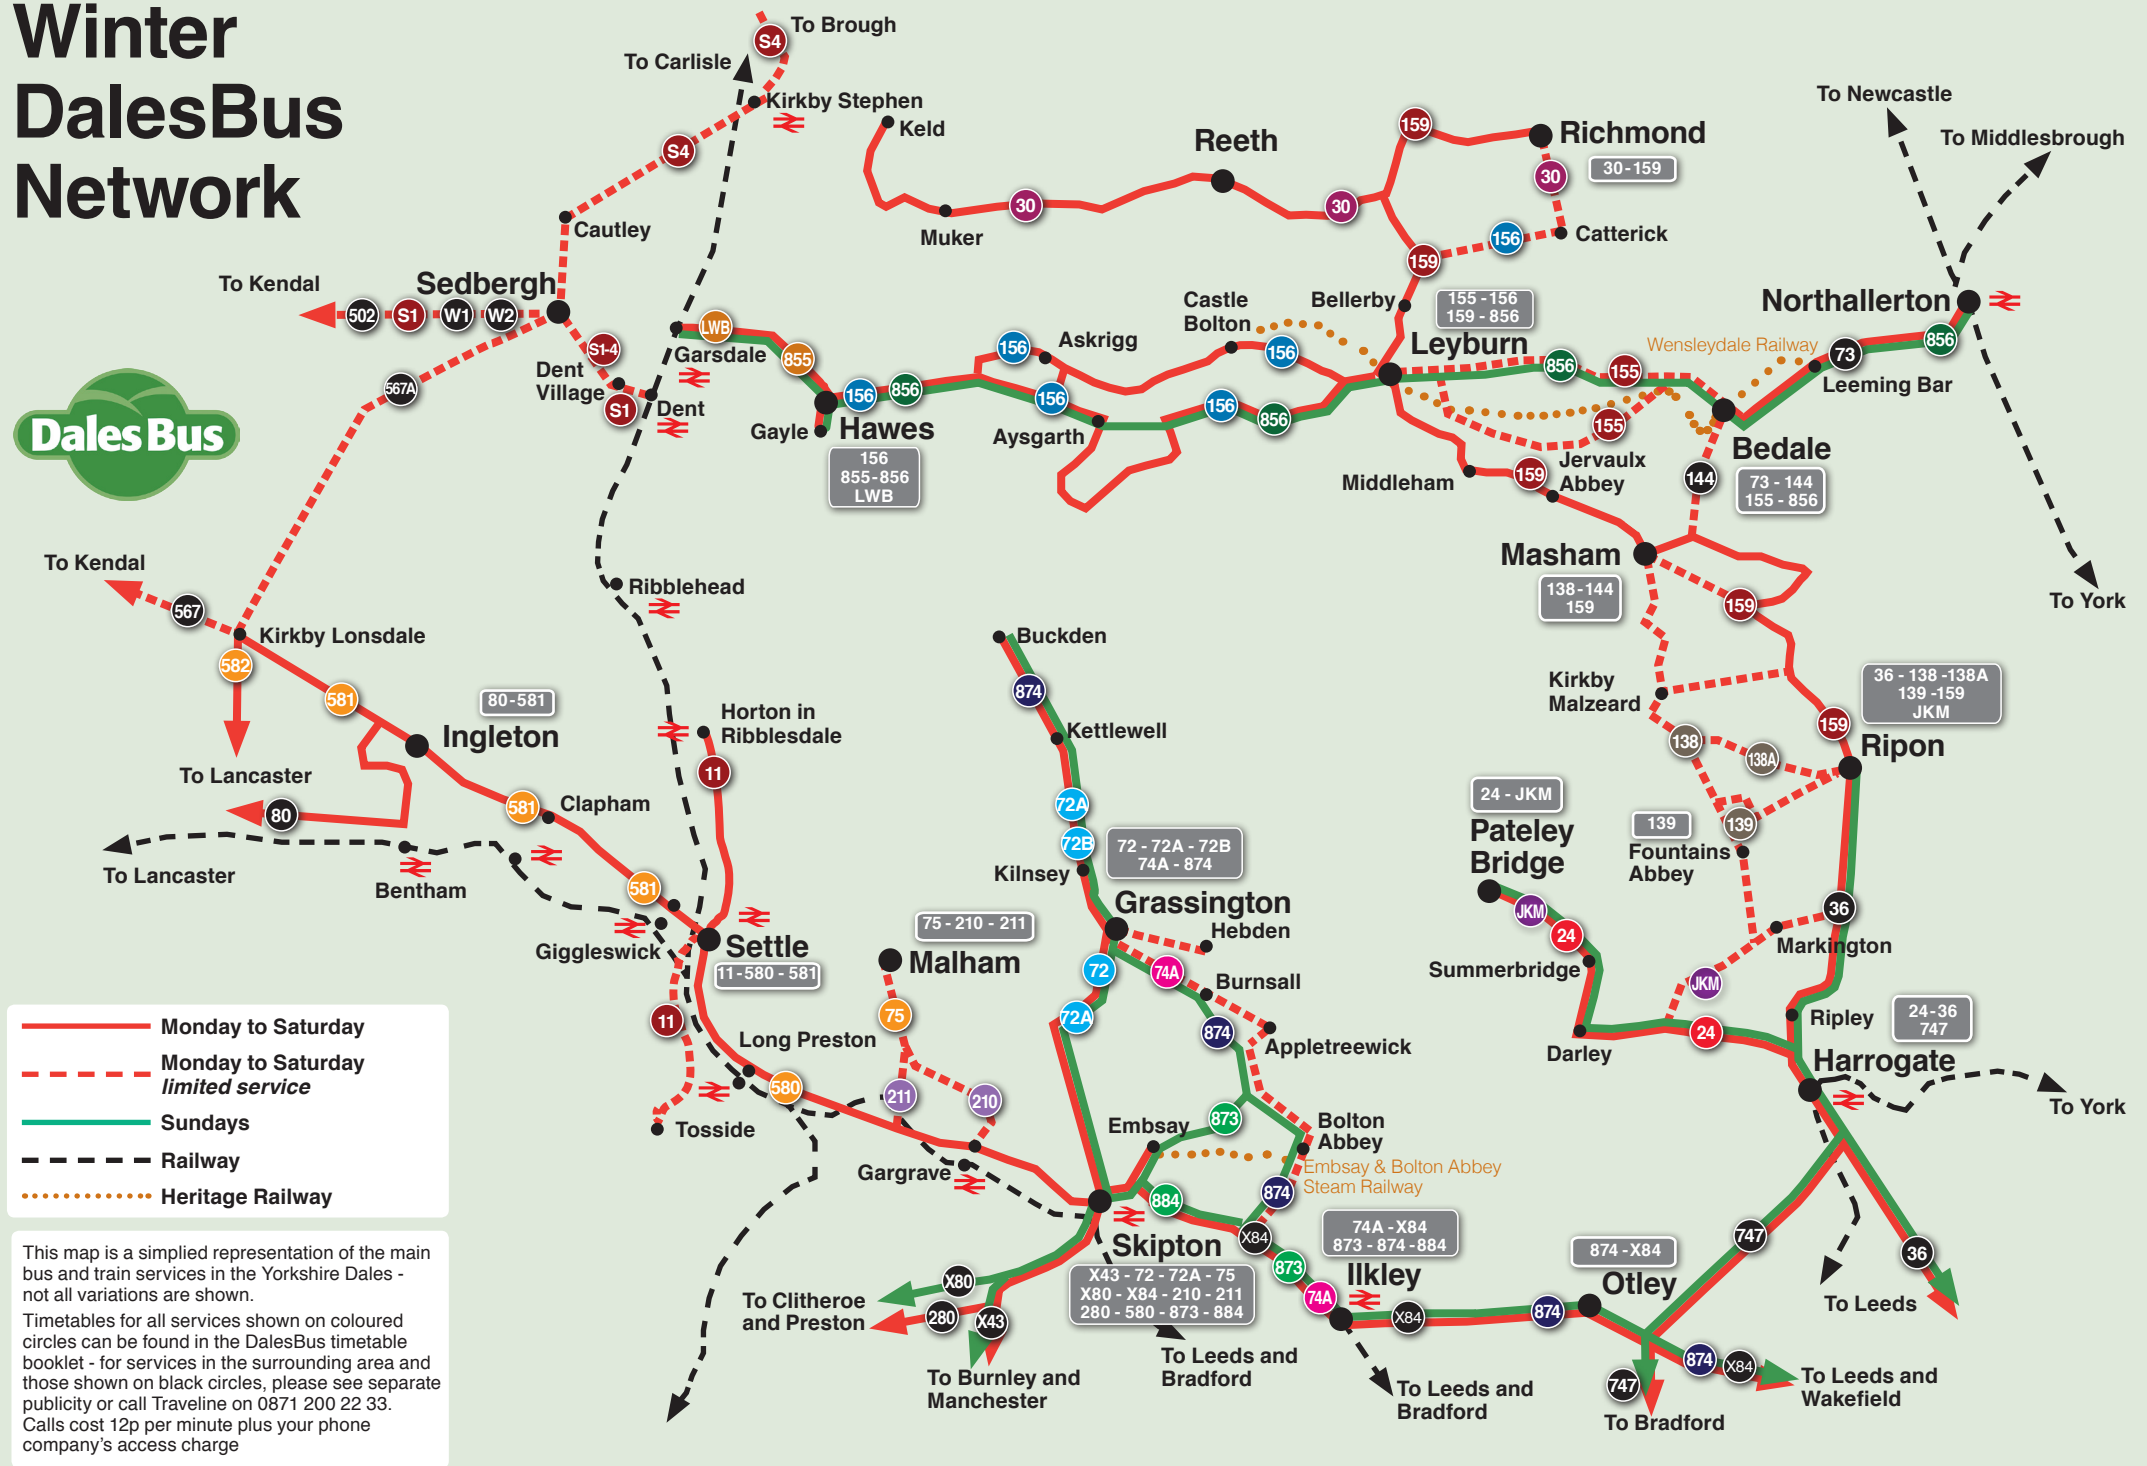

Winter DalesBus Network

This map is a simplified representation of the main bus and train services in the Yorkshire Dales - not all variations are shown.

Timetables for all services shown on coloured circles can be found in the DalesBus timetable booklet - for services in the surrounding area and those shown on black circles, please see separate publicity or call Traveline on 0871 200 22 33.

Calls cost 12p per minute plus your phone company's access charge