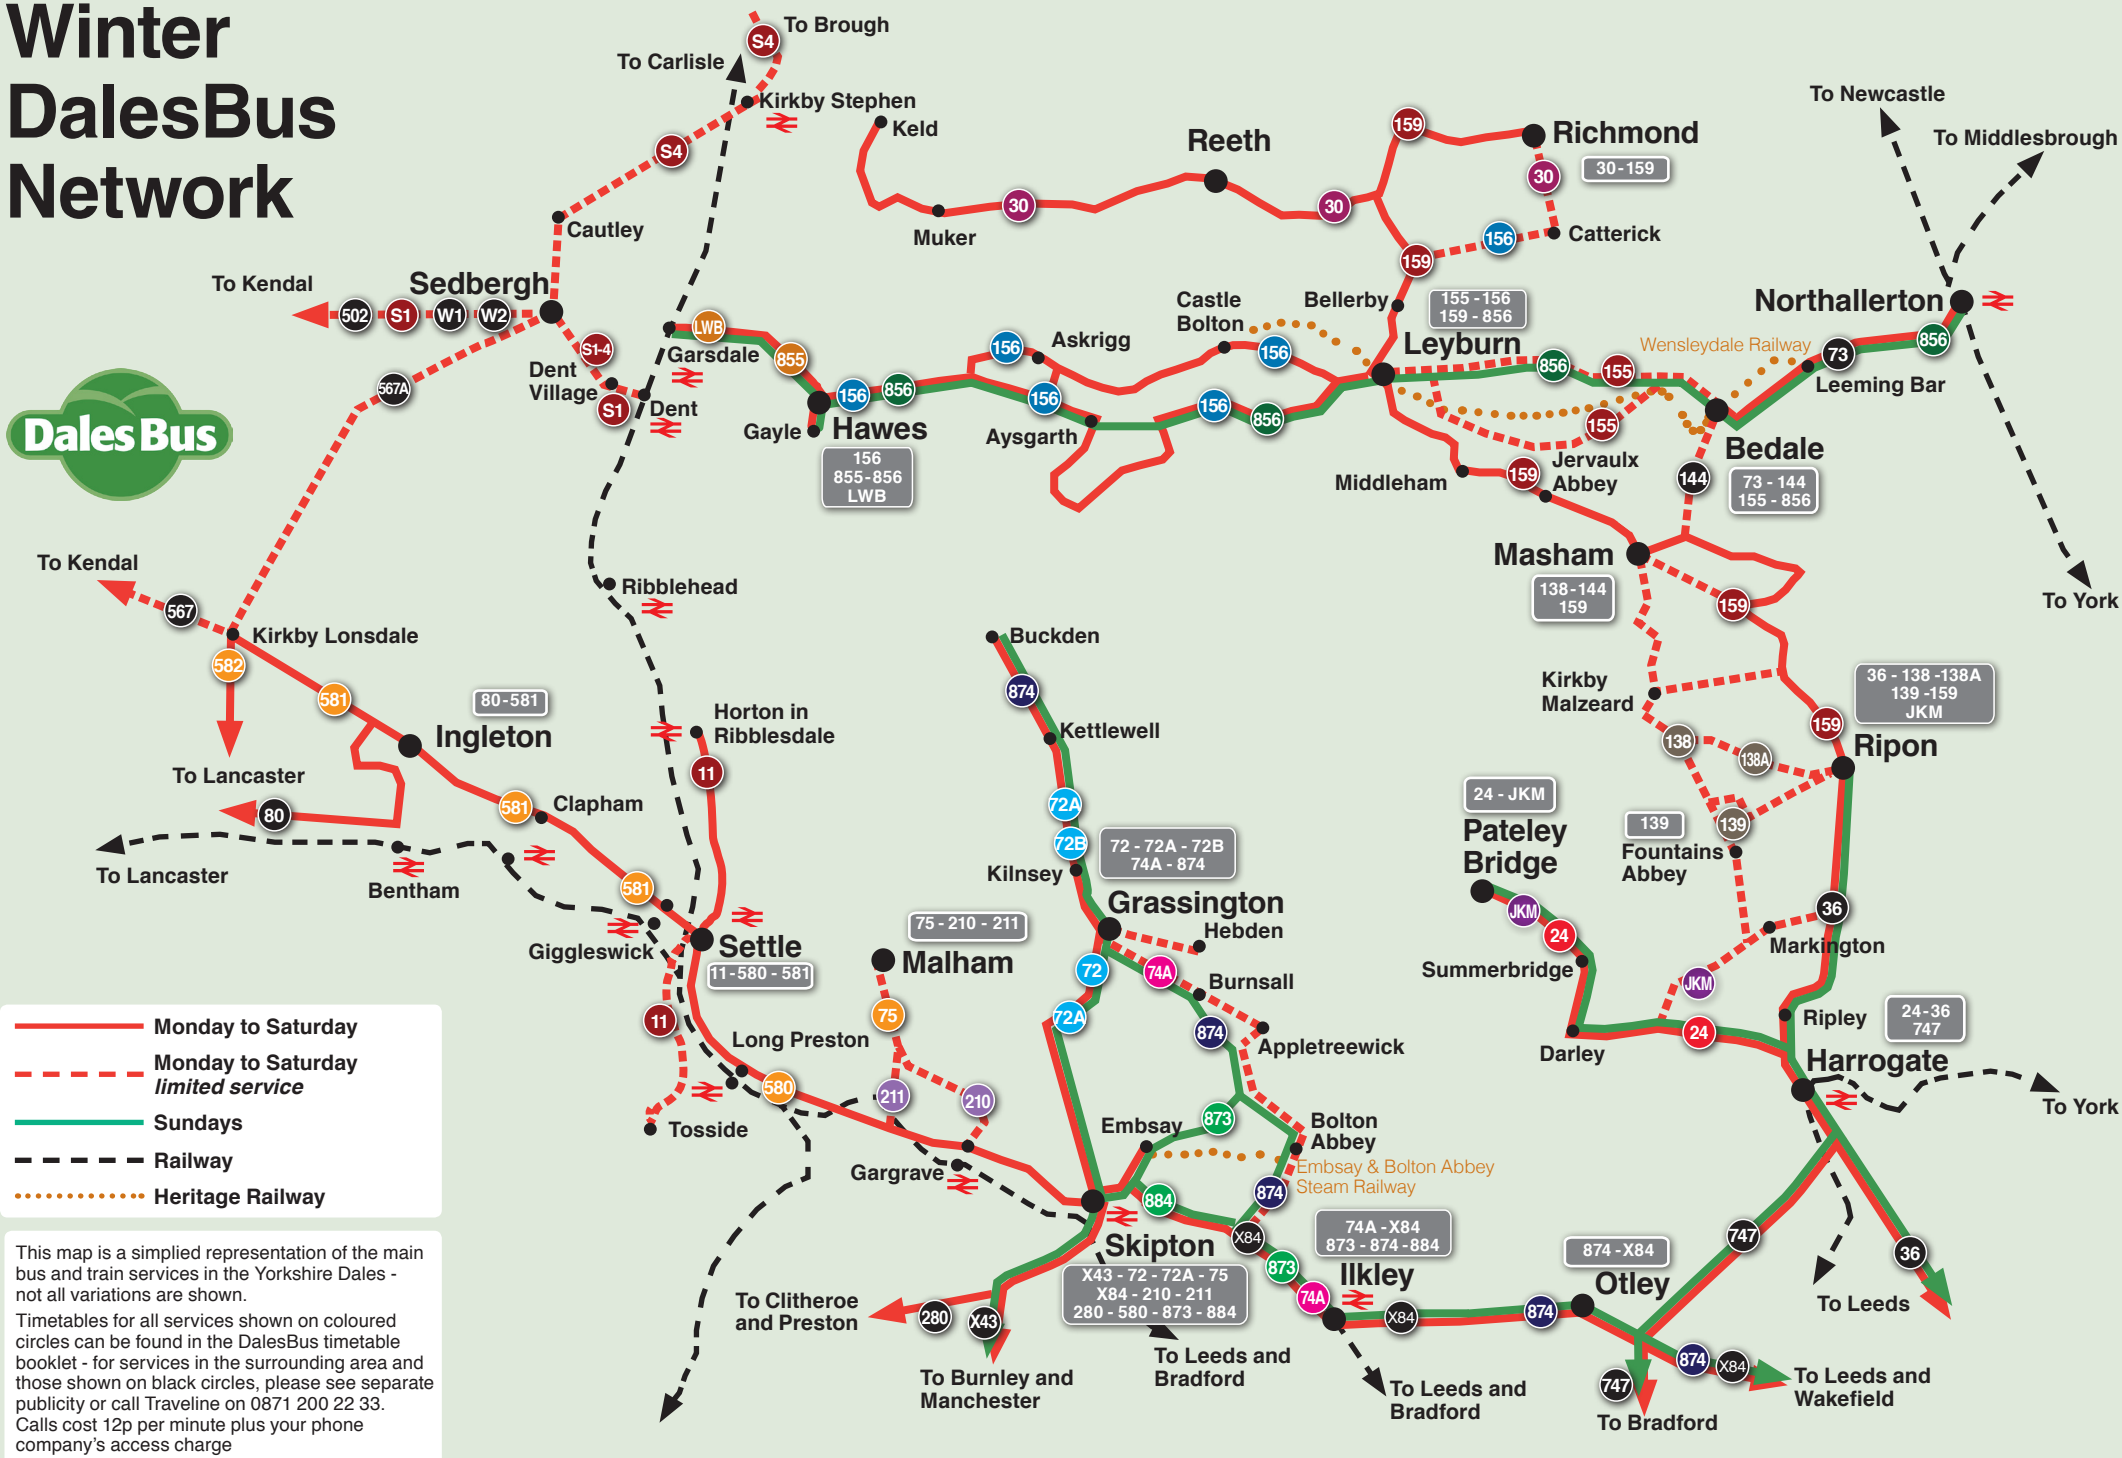

# Winter DalesBus Network

This map is a simplified representation of the main bus and train services in the Yorkshire Dales - not all variations are shown.

Timetables for all services shown on coloured circles can be found in the DalesBus timetable booklet - for services in the surrounding area and those shown on black circles, please see separate publicity or call Traveline on 0871 200 22 33.

Calls cost 12p per minute plus your phone company's access charge